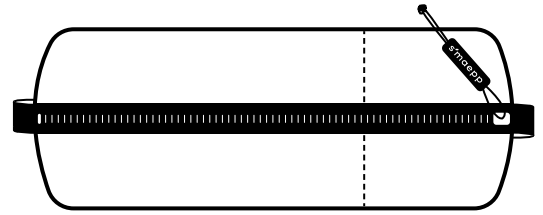

Soft Pencil Case s'maep M Colour Code

- sufficient room for the common writing utensils
- W/H/D: 220 mm x 80 mm x 80 mm
- heavy-duty, easy-care material (nylon)
- reinforced side parts help maintain its round basic shape
- the characteristic hidden outdoor zipper is robust and opens and closes easily
- robust and high-quality manufactured seams as well as elegant two-needle fancy seams – matching the colour of the zipper
- excellent overview and easy removal of contents due to special shape stability
- padded lining to protect contents
- rubber-coated zipper pull with characteristic “sailor’s knot” on outdoor rope – to easily open and close the zipper
- with attractive s'maep logo print
- modern, minimalist design

104922025
4 piece(s)

Soft Pencil Case s'maep M Colour Code

- colour: tulip