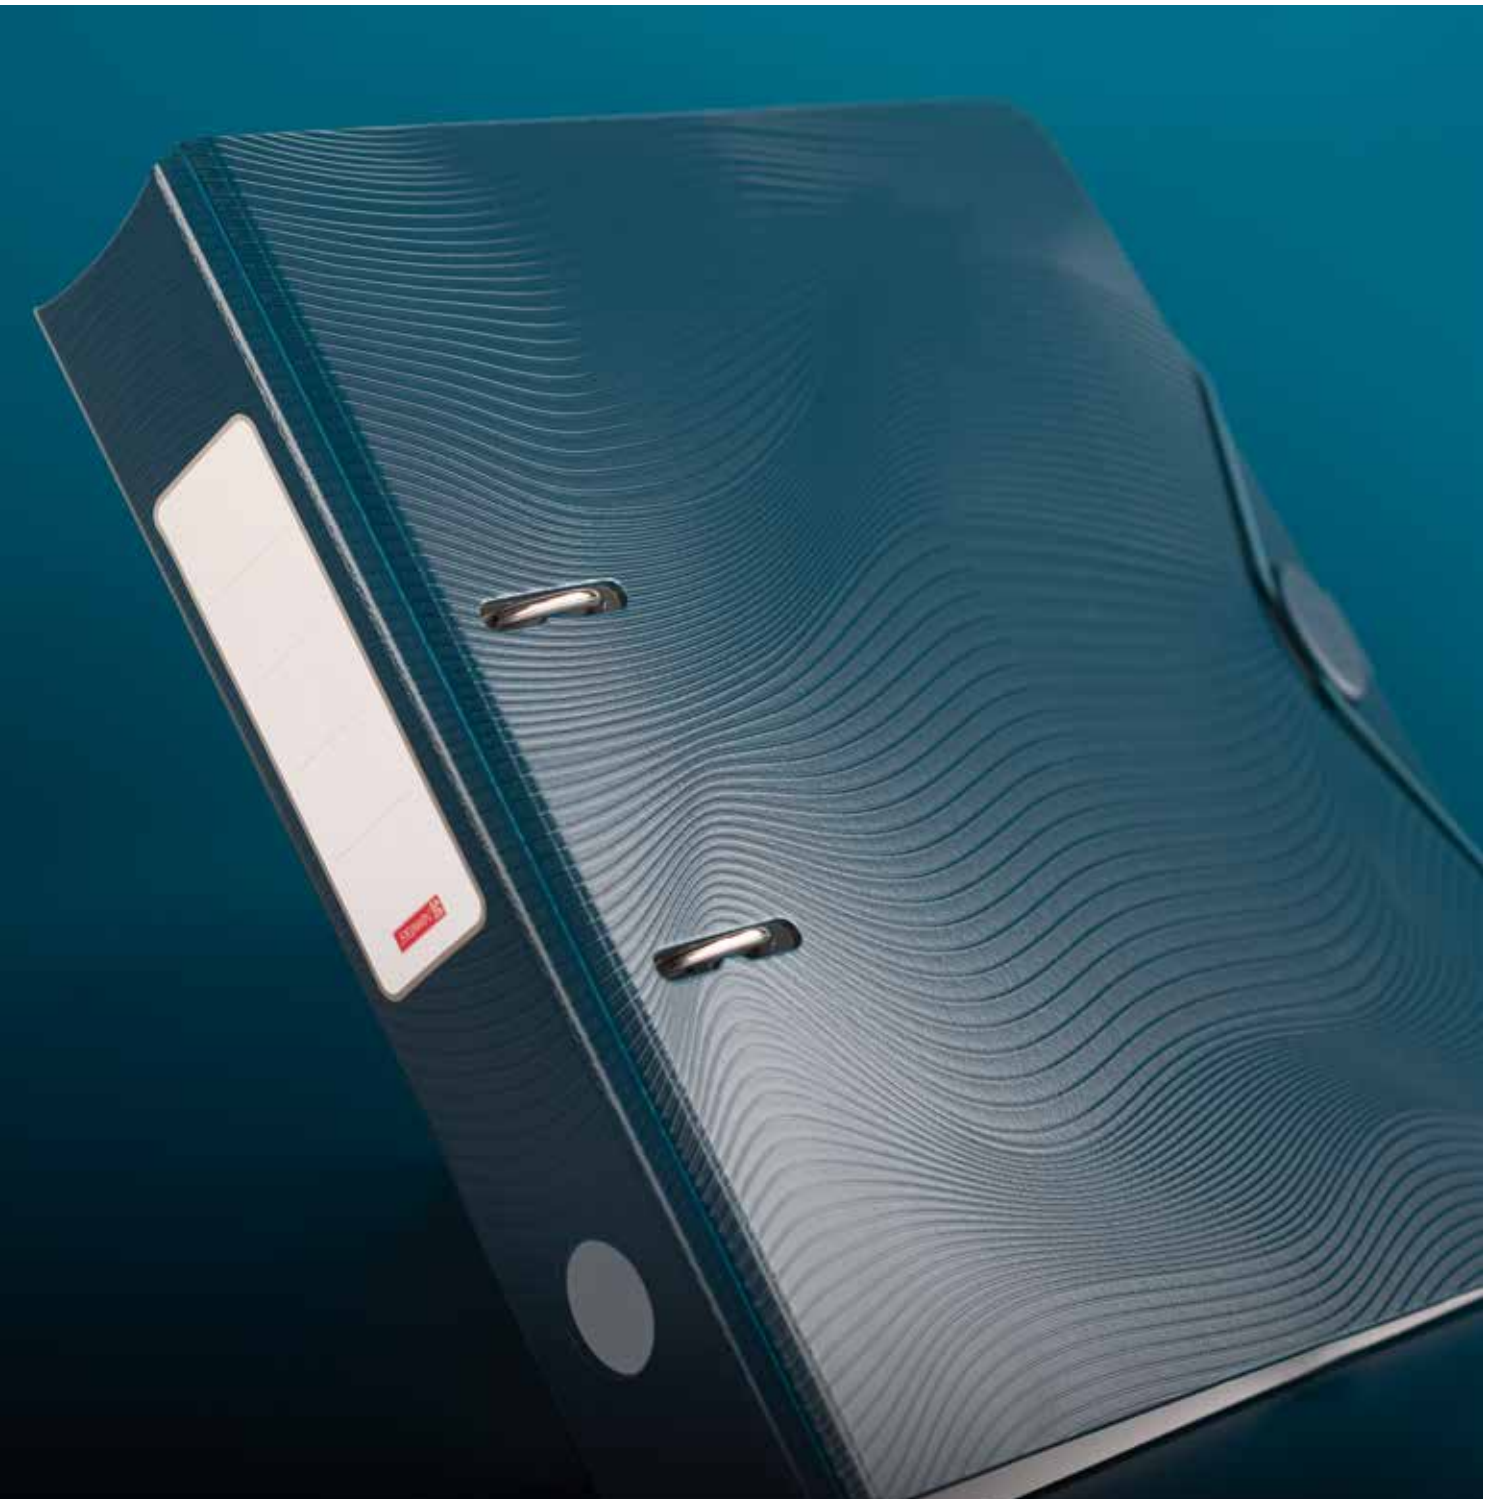

BRUNNEN Colour Code – Entire Product Range, including Novelties