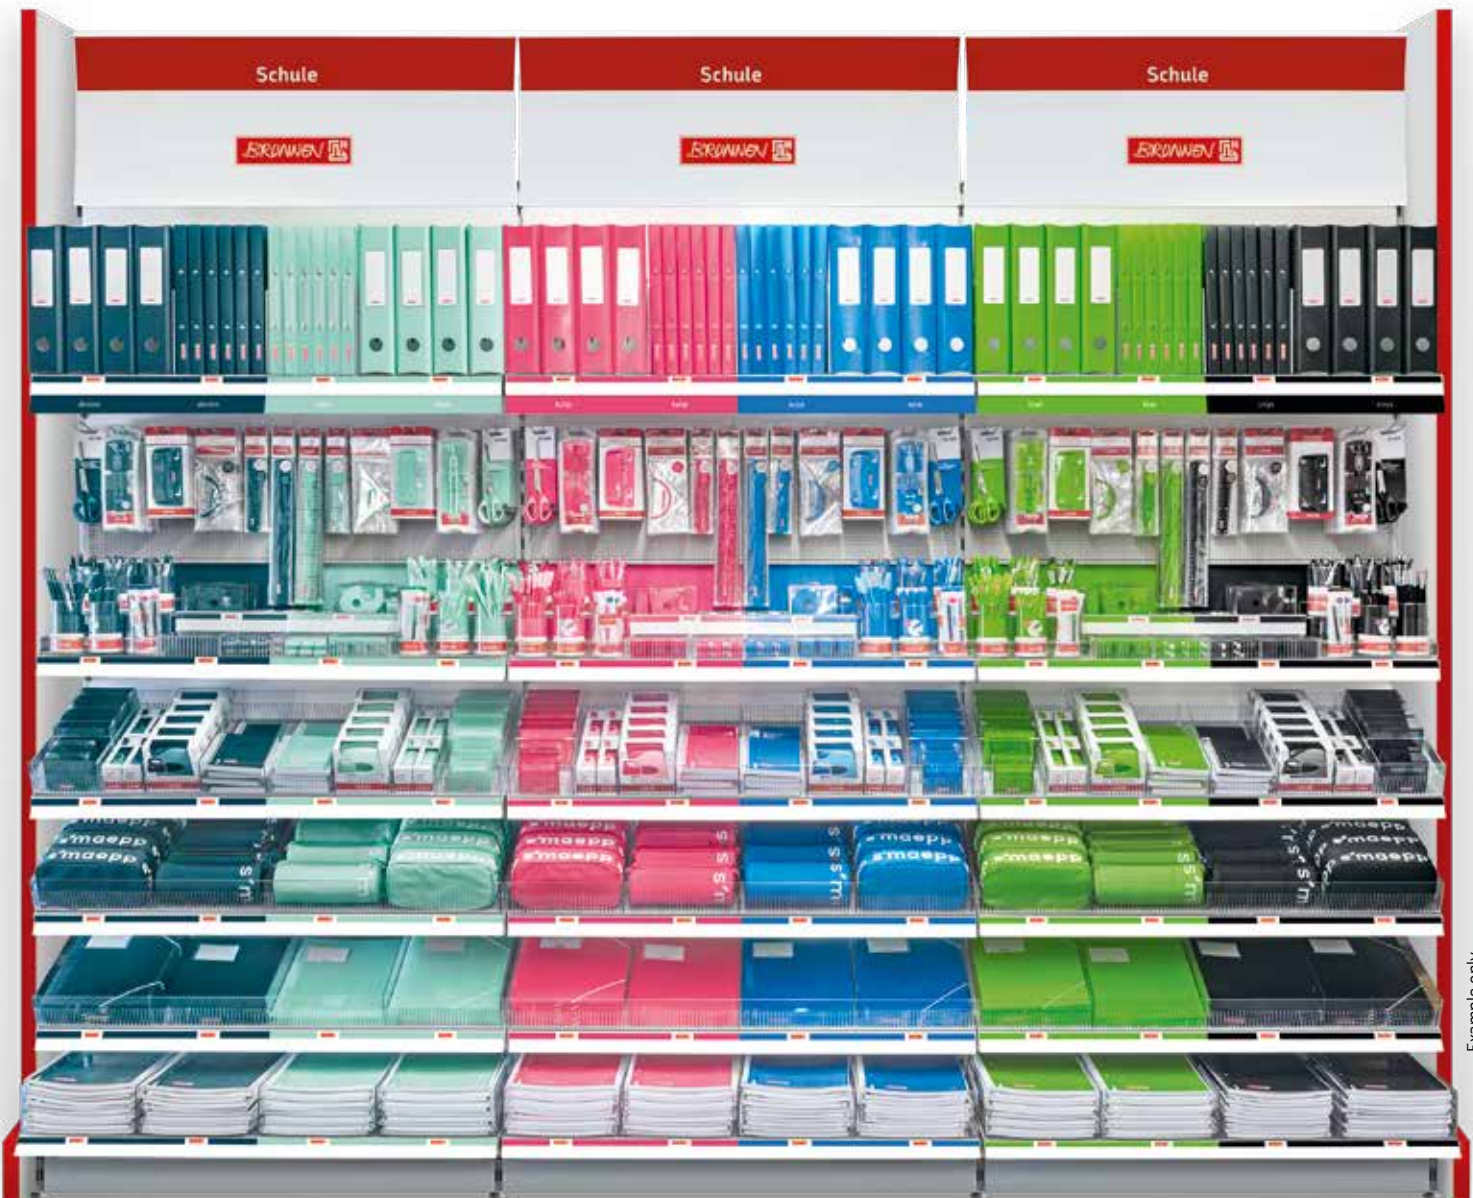

The Colour Code Shop - the Power Package for 3 Shelf Metres

RETAILER PROFILE

- for retailers who want to touch up their shop with trendy topics
- for retailers who want to reach new customer groups
- for retailers who want to expand their school supplies shop
- for retailers who have an attractive customer environment or are based in excellent locations
- for retailers who want to sharpen their profile