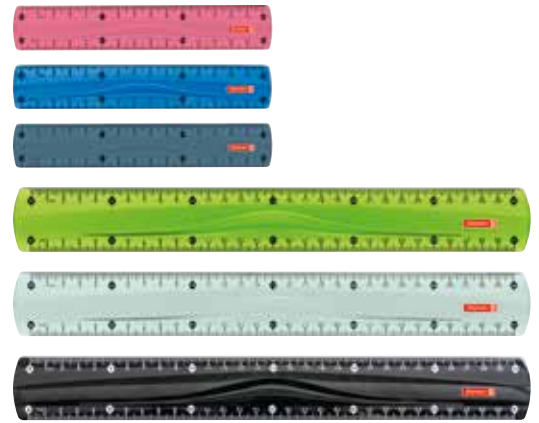

• colour: tulip  **102983825**  
12 piece(s)

• colour: azur  **102983833**  
12 piece(s)

• colour: denim  **102983839**  
12 piece(s)

• colour: kiwi  **102983852**  
12 piece(s)

• colour: mint  **102983854**  
12 piece(s)

• colour: onyx  **102983890**  
12 piece(s)

**Ruler Colour Code**

- plastic
- with grip mould
- suitable for right- and left-handers

**scale: 15 cm**
**scale: 30 cm**

	colour: tulip	<b>104971525</b> • 10 piece(s) 4 061947 098686	<b>104973025</b> • 10 piece(s) 4 061947 098709
	colour: azur	<b>104971533</b> • 10 piece(s) 4 003273 678910	<b>104973033</b> • 10 piece(s) 4 003273 678934
	colour: denim	<b>104971539</b> • 10 piece(s) 4 061947 097870	<b>104973039</b> • 10 piece(s) 4 061947 097917
	colour: kiwi	<b>104971552</b> • 10 piece(s) 4 003273 644168	<b>104973052</b> • 10 piece(s) 4 003273 644502
	colour: mint	<b>104971554</b> • 10 piece(s) 4 061947 098150	<b>104973054</b> • 10 piece(s) 4 061947 098211
	colour: onyx	<b>104971590</b> • 10 piece(s) 4 003273 644182	<b>104973090</b> • 10 piece(s) 4 003273 644526